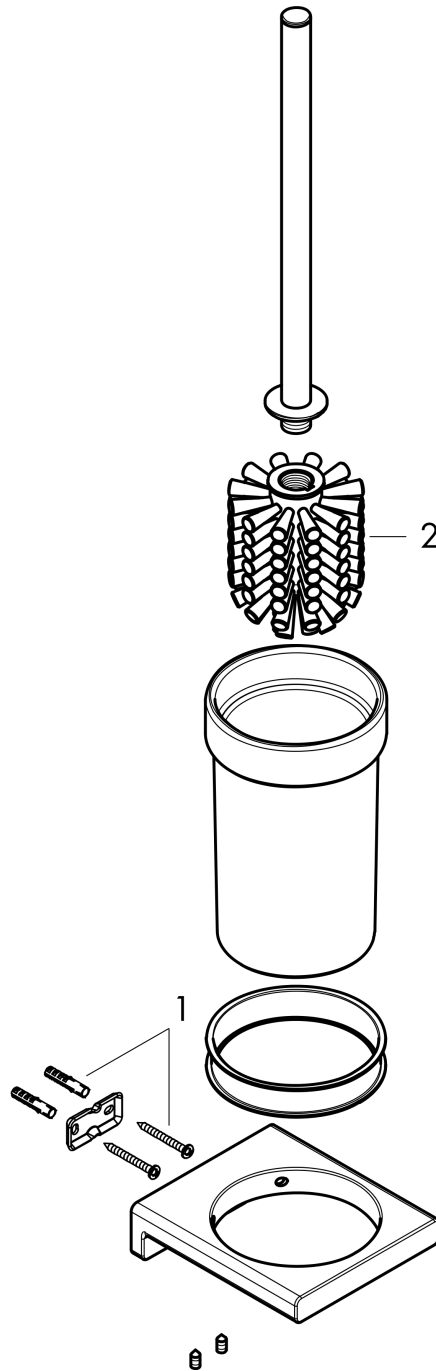

AddStoris

Toilet brush holder wall-mounted

Surfaces: **Brushed Bronze** Article Number: **41752140**

Description

product features

- wall-mounted
- material: metal
- material recess: matt glass
- with removable insert
- with mounting material
- concealed fastening
- drilling distance 26 mm
- diameter drill hole: 6 mm

Design awards

reddot winner 2021

Product image

Scale drawing

AddStoris

Toilet brush holder wall-mounted

Surfaces: **Brushed Bronze** Article Number: **41752140**

Exploded Drawing

Year of production: >04/21

AddStoris
Toilet brush holder wall-mounted
 Surfaces: **Brushed Bronze** Article Number: **41752140**

Spare part list

Year of production: >04/21

Pos.	Description	Article Number	Price	PU
1	mounting set	40915000	-	1
2	WC-brush white	93822000	-	1