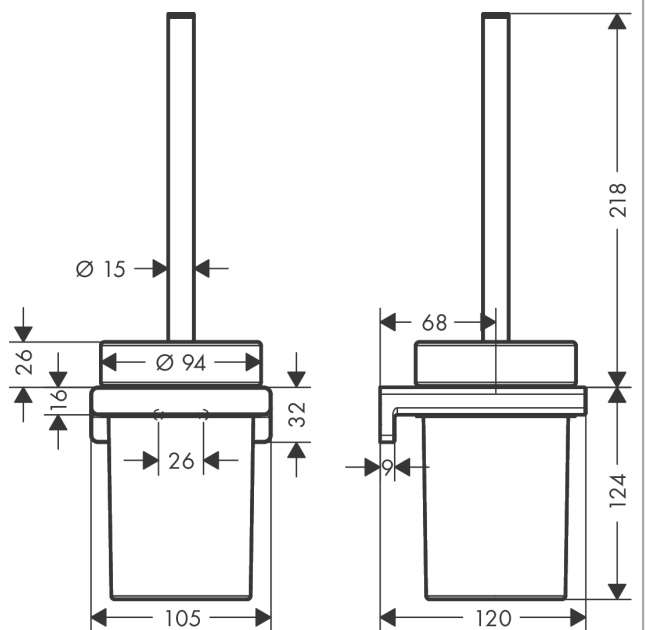

AddStoris

Toilet brush holder wall-mounted

Surfaces: **Brushed Bronze** Article Number: **41752140**

Description

product features

- wall-mounted
- material: metal
- material recess: matt glass
- with removable insert
- with mounting material
- concealed fastening
- drilling distance 26 mm
- diameter drill hole: 6 mm

Design awards

reddot winner 2021

Product image

Scale drawing

AddStoris

Toilet brush holder wall-mounted

Surfaces: **Brushed Bronze** Article Number: **41752140**

Exploded Drawing

Year of production: >04/21

AddStoris
Toilet brush holder wall-mounted
 Surfaces: **Brushed Bronze** Article Number: **41752140**

Spare part list

Year of production: >04/21

Pos.	Description	Article Number	Price	PU
1	mounting set	40915000	-	1
2	WC-brush white	93822000	-	1